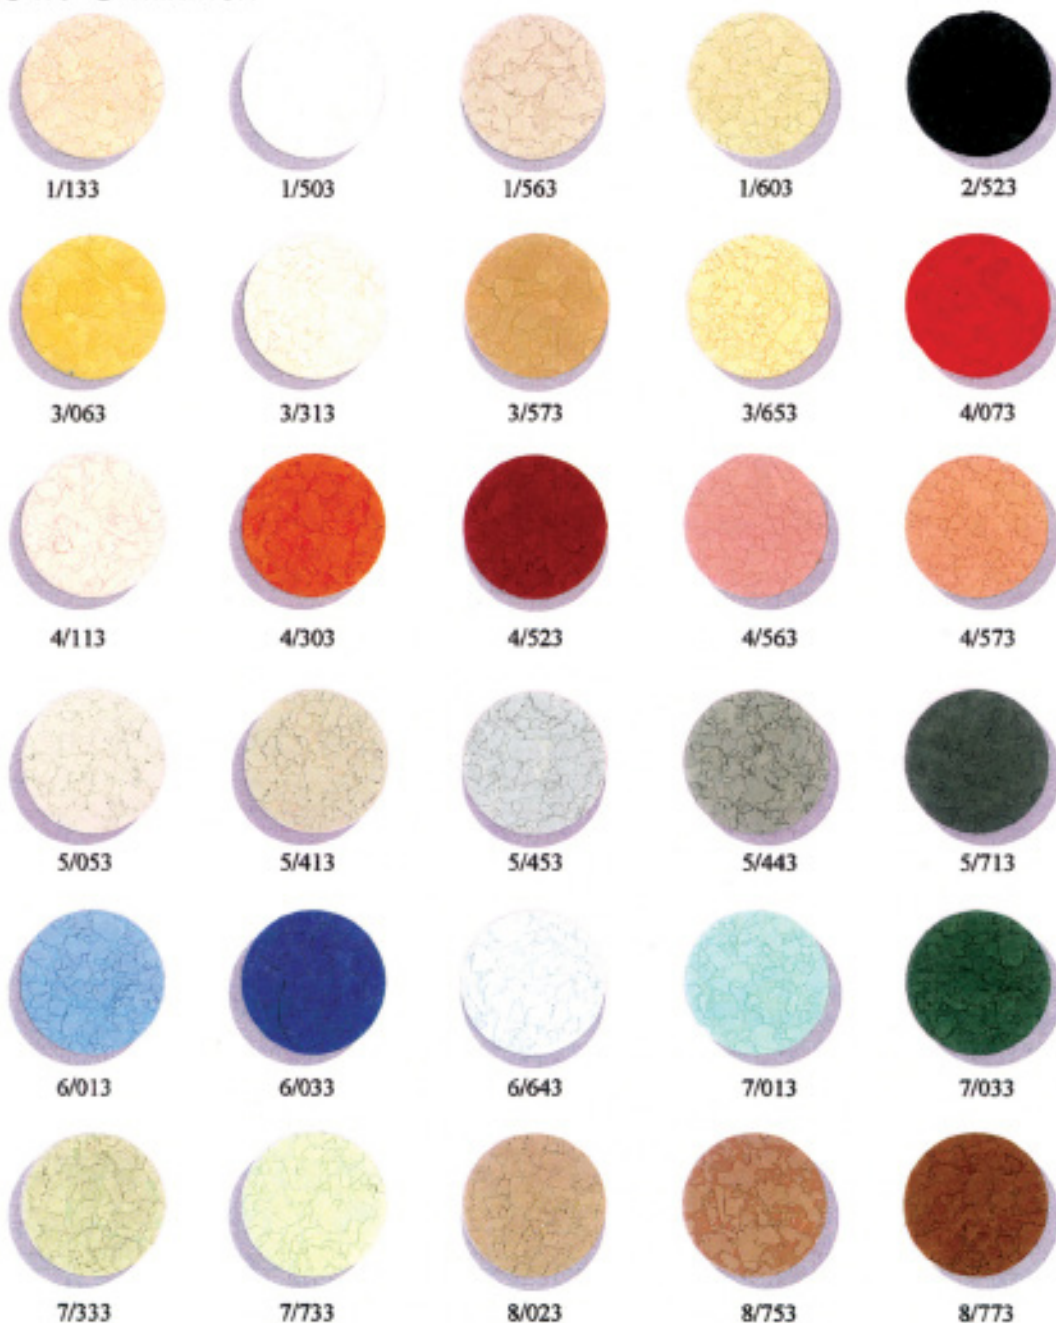

touchstone

COLOURED FLAKE

COLOUR CHART

13 Winberry Avenue
North Anston
Sheffield
S25 4G2

touchstone
Industrial & Resin Floor Supplies

web: touchstonefloors.co.uk
email: enquiries@touchstonefloors.co.uk

Due to limitations in the printing process colours may differ slightly